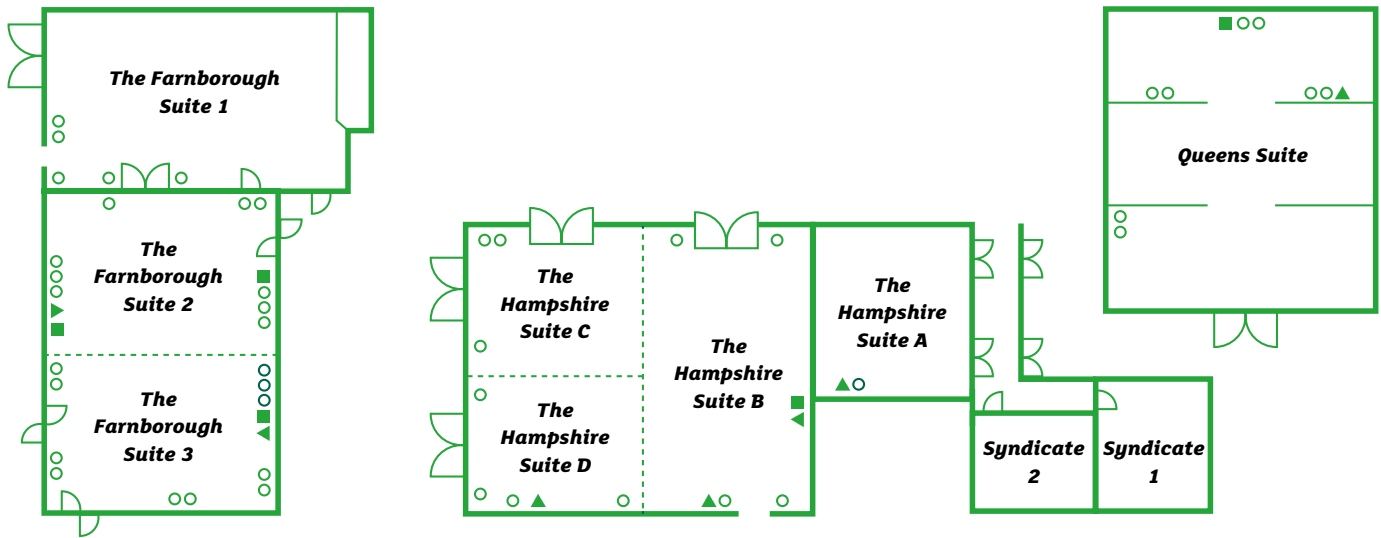

Special dietary needs accommodated

Outdoor area

Meeting Floor Plans

○ Power point | ▲ Telephone point | ■ Television socket | - - - - - Removable partition

Meeting Rooms Detail

MEETING ROOM	Reception	Theatre	Classroom	Boardroom	Banquet	Cabaret	U-Shape	Dimensions*	Height*	Door H/W*	Natural Daylight	Floor
The Hampshire Suite	220	190	80	60	140	104	45	11.2 x 17.3	3.6	2 x 1.7	-	LG
The Hampshire Suite A	-	35	20	18	-	28	20	7.5 x 6.2	3.6	2 x 1.7	✓	LG
The Hampshire Suite B	-	60	30	26	-	32	20	11.2 x 5.5	3.6	2 x 1.7	-	LG
The Hampshire Suite C&D	-	20	12	12	-	14	12	5.1 x 5.6	3.6	2 x 1.7	-	LG
Syndicate 1&2	-	-	-	8	-	-	-	4.28 x 4.28	2.3	1.9 x 0.75	✓	LG
The Farnborough Suite	120	-	-	-	80	-	-	14.3 x 7.6	3.4	2 x 1.4	-	G
The Farnborough Suite 1	-	50	27	20	30	24	23	13 x 6.6	3.4	2 x 1.4	✓	G
The Farnborough Suite 2	-	40	20	12	30	21	15	7.6 x 7.6	3.4	2 x 1.4	-	G
The Farnborough Suite 3	-	40	20	12	30	21	15	7.6 x 7.6	3.4	2 x 1.4	-	G
Queens Suite	60	55	24	24	50	28	20	14.5 x 8.9	2.3/3.35	2.2 x 1.9	✓	G